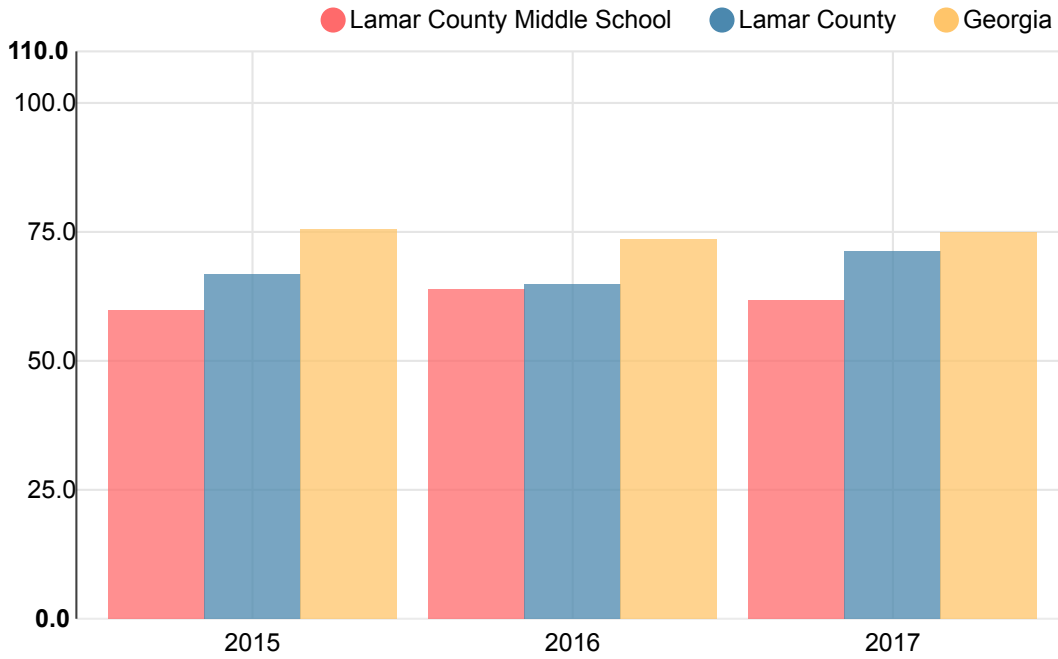

CCRPI Single Score

Student Mobility Rate

12.7%

School Climate Star Rating

Financial Efficiency Star Rating

Per Pupil Expenditures

School

$8,651

10,000